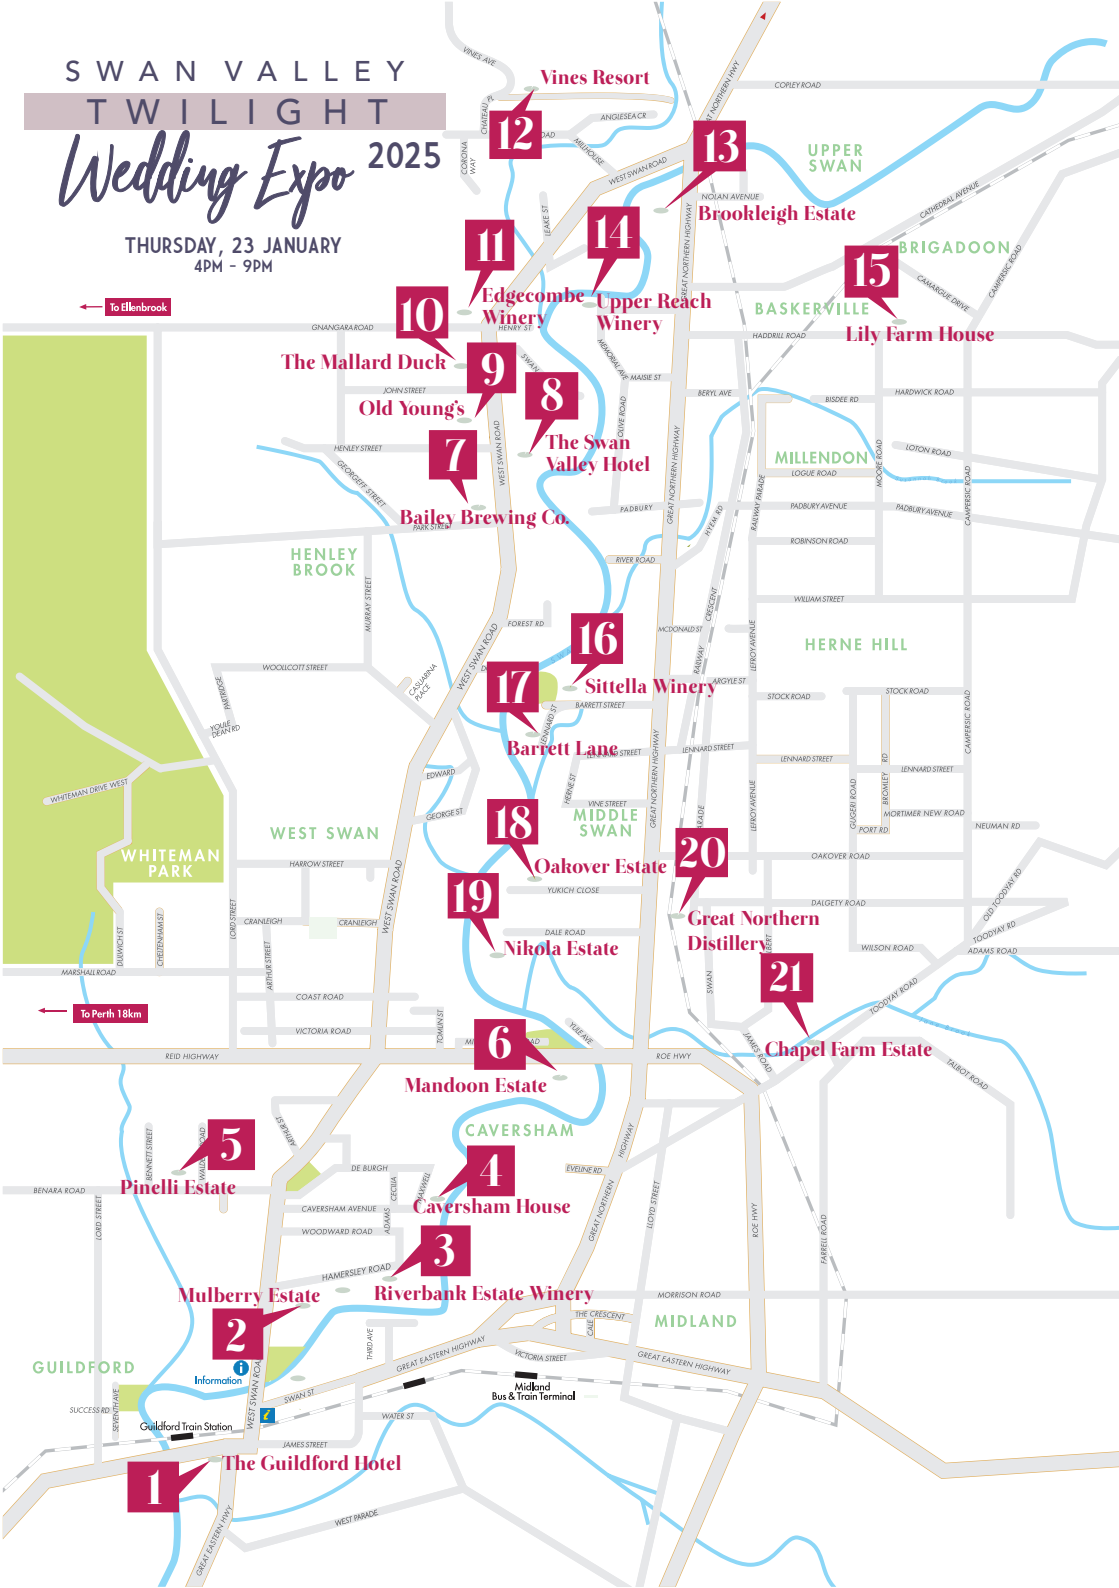

Experience Swan Valley as the sun sets across the vineyards...

Spectacular river views and beautiful rural landscapes just 25 minutes from the Perth CBD make the Swan Valley the ideal place to get married.

SWAN VALLEY TWILIGHT

Wedding Expo 2025

THURSDAY, 23 JANUARY
4PM - 9PM

← To Ellenbrook

← To Perth 18km

Nina Rosetta

SWAN VALLEY CELEBRANT

LOOKING FOR HELP TO HAVE A RELAXED
& ELEGANT WEDDING CEREMONY ?
I CAN HELP YOU!