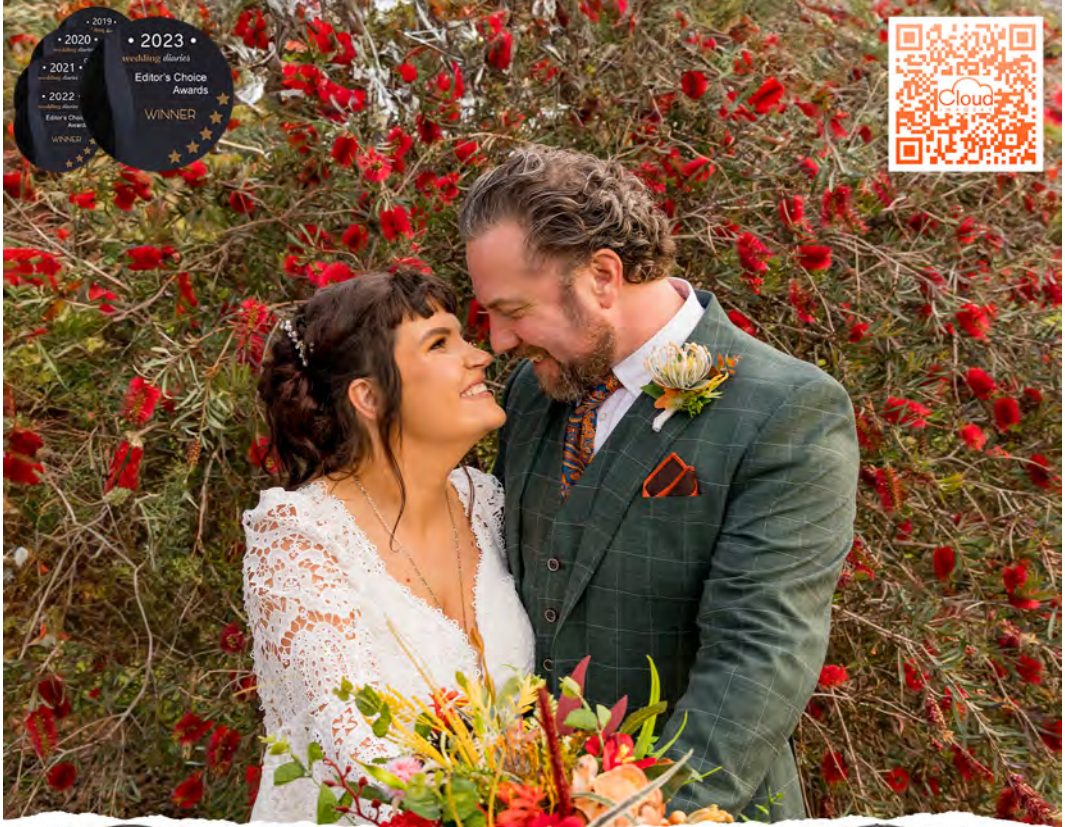

PHOTO | VIDEO | DRONE | PHOTO BOOTH

www.cloudimagery.com.au/weddings
hello@cloudimagery.com.au
0466 868 452